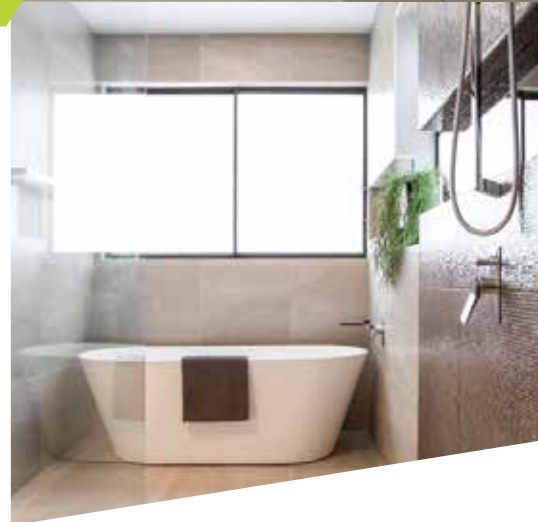

QUALITY

The 'Quality' package is, as the name suggests, priced to include better quality fittings and fixtures.

Allowances for a midrange quality tap for a kitchen or bathroom.